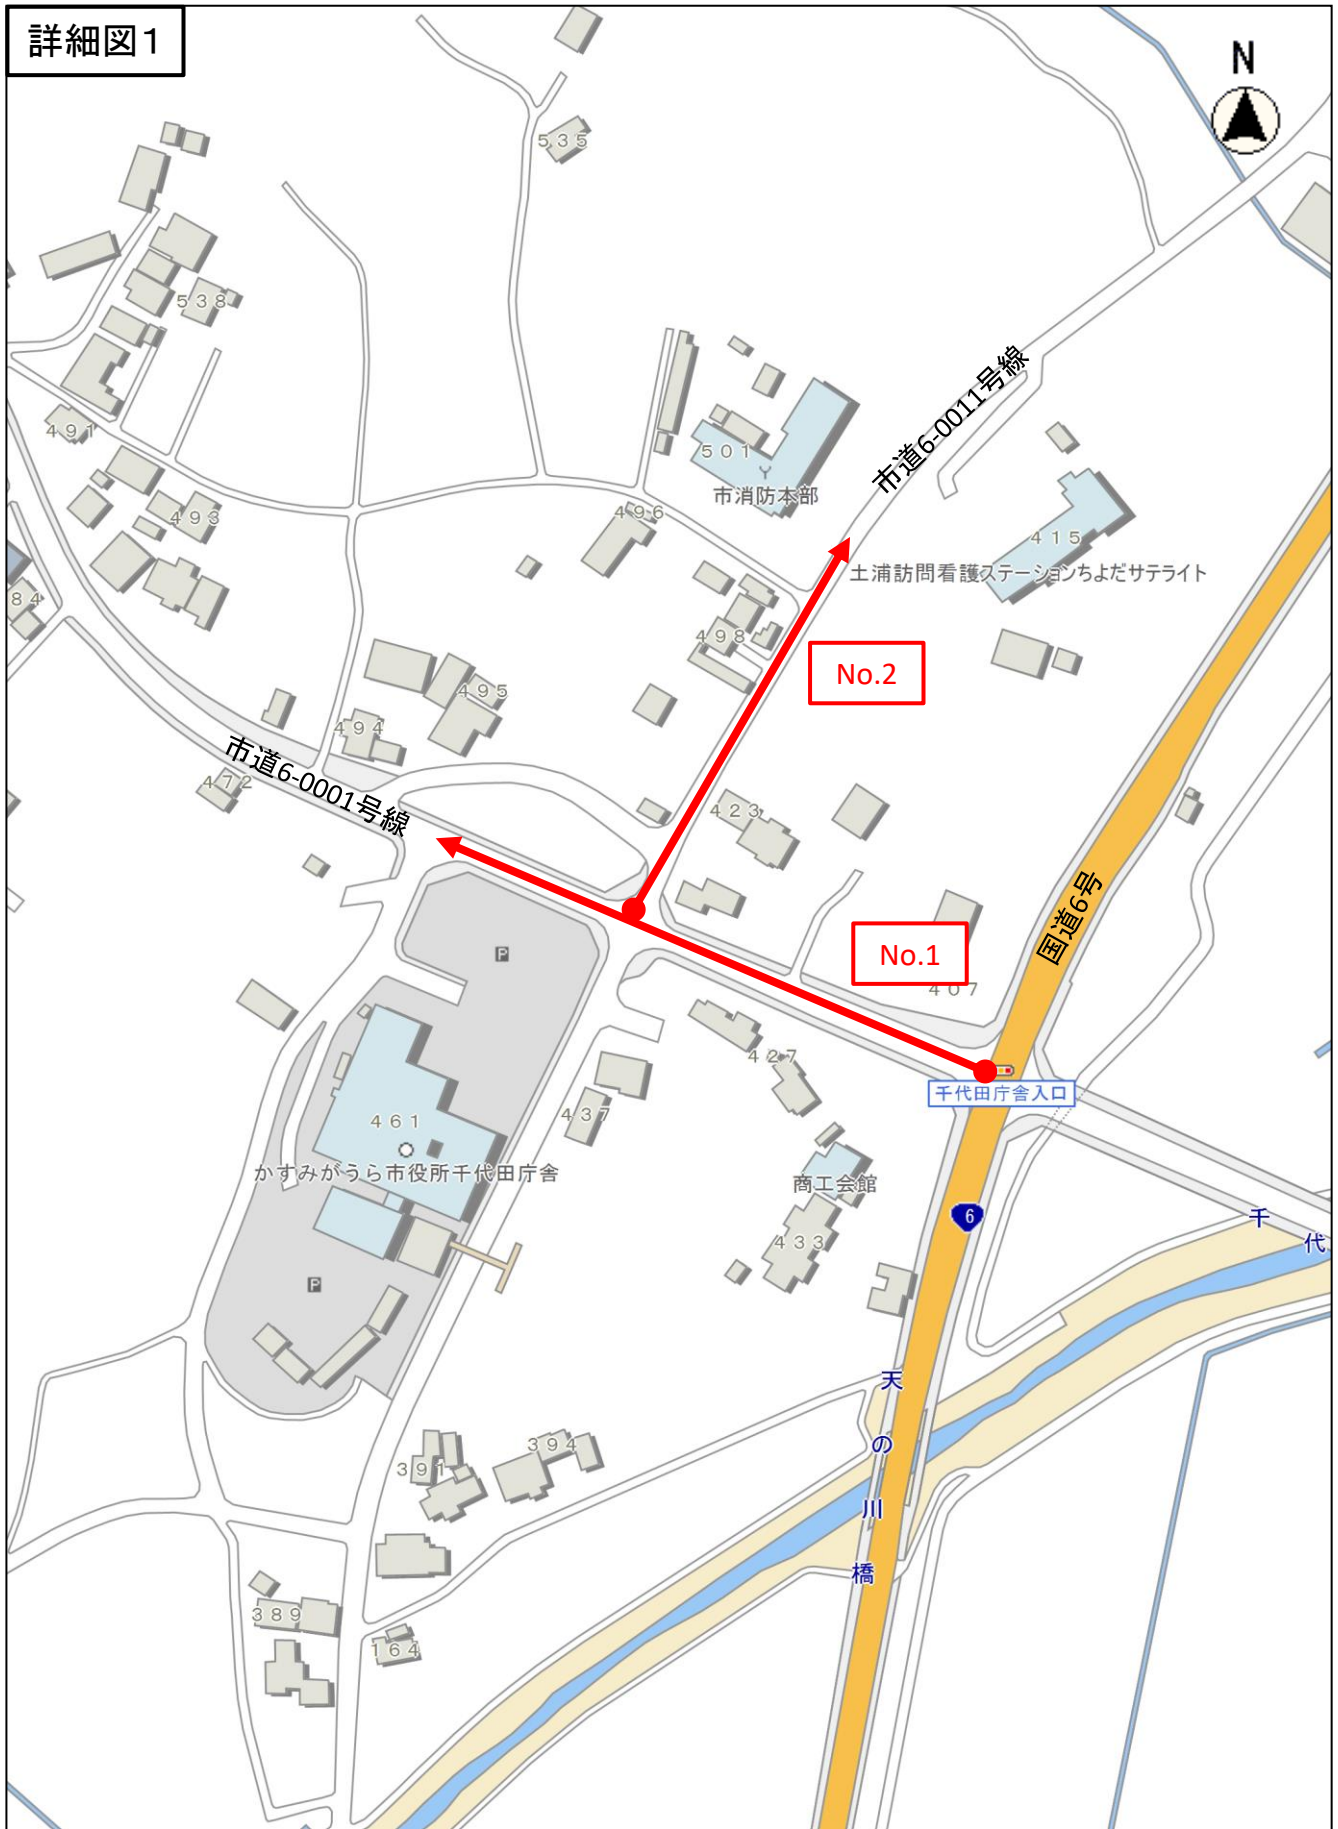

位置図

縮尺 1 : 20000

(C)PASCO (C)Geo Technologies

詳細図1

縮尺 1 : 2500

2015105 0 10 20 30 40 50 60

(C)PASCO (C)Geo Technologies

詳細図2

縮尺 1 : 2500

(C)PASCO (C)Geo Technologies